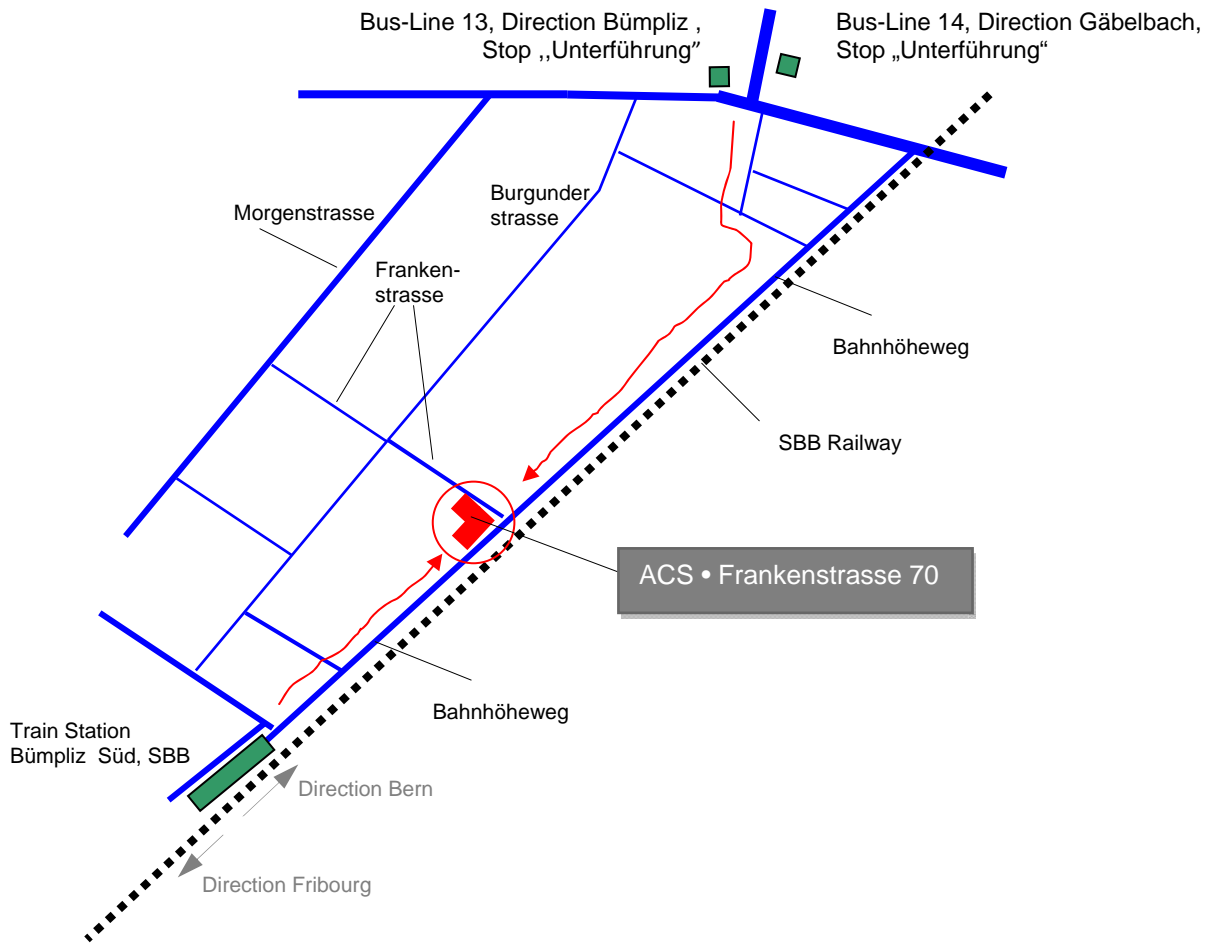

Location Map

ACS Solutions Switzerland Ltd

A **xerox** Company

Address

ACS Solutions Switzerland Ltd
 Frankenstrasse 70
 CH-3018 Bern-Bümpliz

Phone: +41 (0)31 999 61 11
 Fax: +41 (0)31 999 61 21
 Web: www.acs-inc.ch
 Email: info@asc-inc.ch

Directions

By Train:

From the main station (Bern) take regional train S1 direction Freiburg or the regional train S2 direction Laupen to station "Bern-Bümpliz-Süd". Cross the railway line by the underpass and walk to the right, along the railway line. After 100 m you reach our office at Frankenstrasse 70.

The train departs from the main station in Bern every X:16, X:20, X:46 and at X:50 o'clock.

By Car:

Leave motorway at exit "Bern-Bümpliz" direction "Bümpliz". Follow the main street up to the first roundabout. Turn left at the roundabout (street alongside the post office) and follow the street up to the railway lines. The ACS building is the last building on the right side of Frankenstrasse.